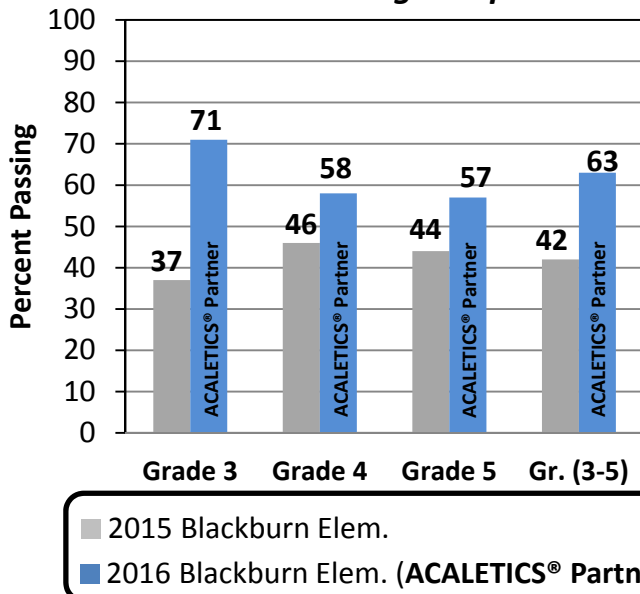

## HIGHLIGHTS

- In 2016, **Blackburn Elementary's** increase in its percent passing the FSA Math from 2015 to 2016 was **+21** percentage points. This placed them in the **Top 1% in the state (#6 out of 1,756 traditional schools)**. Blackburn's school grade increased from a "D" in 2015 to a "B" in 2016.
- In 2017, **Tillman Elementary's** increase in its percent passing the FSA Math from 2016 to 2017 was **+27** percentage points. This placed them in the **Top 1% in the state (#3 out of 1,756 traditional schools)**. Tillman's school grade **dramatically increased** from an "F" in 2016 to a "B" in 2017.
- Principal Massi partnered with ACALETICS® for both years (2016 and 2017). She was successful in dramatically **increasing student achievement by double-digits in both cases**. In both cases her increases placed her schools in the **Top 1% in the state**.

**Top 1% in the State  
(Ranked #6 out of 1,756)**

**Principal: Ms. Marla Massi**

*In 2016, ACALETICS® Partnered with  
Blackburn Elementary  
School Grade: From "D" to "B"*

**2015 and 2016 FSA Math  
Percent Passing Comparison**

**Top 1% in the State  
(Ranked #3 out of 1,756)**

**Principal: Ms. Marla Massi**

*In 2017, ACALETICS® Partnered with  
Tillman Elementary  
School Grade: From "F" to "B"*

**2016 and 2017 FSA Math  
Percent Passing Comparison**