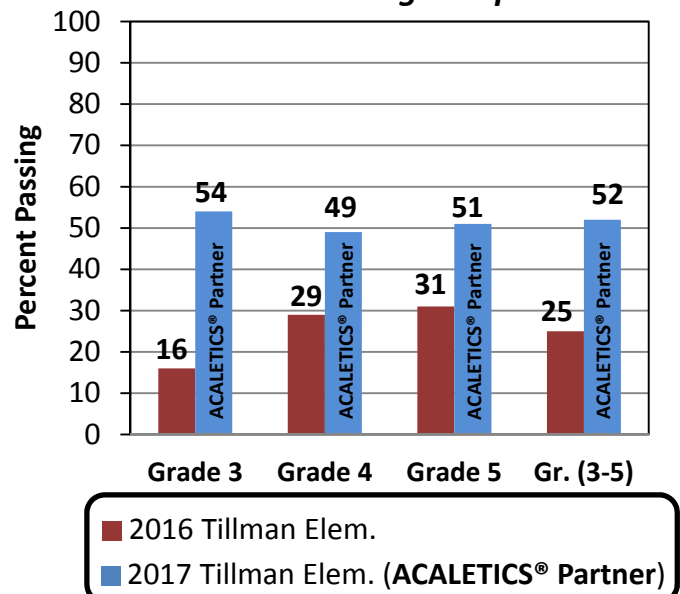

## HIGHLIGHTS

- In 2016, **Blackburn Elementary's** increase in its percent passing the FSA Math from 2015 to 2016 was **+21** percentage points. This placed them in the **Top 1% in the state (#6 out of 1,756 traditional schools)**. Blackburn's school grade increased from a "D" in 2015 to a "B" in 2016.
- In 2017, **Tillman Elementary's** increase in its percent passing the FSA Math from 2016 to 2017 was **+27** percentage points. This placed them in the **Top 1% in the state (#3 out of 1,756 traditional schools)**. Tillman's school grade **dramatically increased** from an "F" in 2016 to a "B" in 2017.
- Principal Massi partnered with ACALETICS® for both years (2016 and 2017). She was successful in dramatically **increasing student achievement by double-digits in both cases**. In both cases her increases placed her schools in the **Top 1% in the state**.

**Top 1% in the State  
(Ranked #6 out of 1,756)**

**Principal: Ms. Marla Massi**

*In 2016, ACALETICS® Partnered with  
Blackburn Elementary  
School Grade: From "D" to "B"*

**2015 and 2016 FSA Math  
Percent Passing Comparison**

**Top 1% in the State  
(Ranked #3 out of 1,756)**

**Principal: Ms. Marla Massi**

*In 2017, ACALETICS® Partnered with  
Tillman Elementary  
School Grade: From "F" to "B"*

**2016 and 2017 FSA Math  
Percent Passing Comparison**